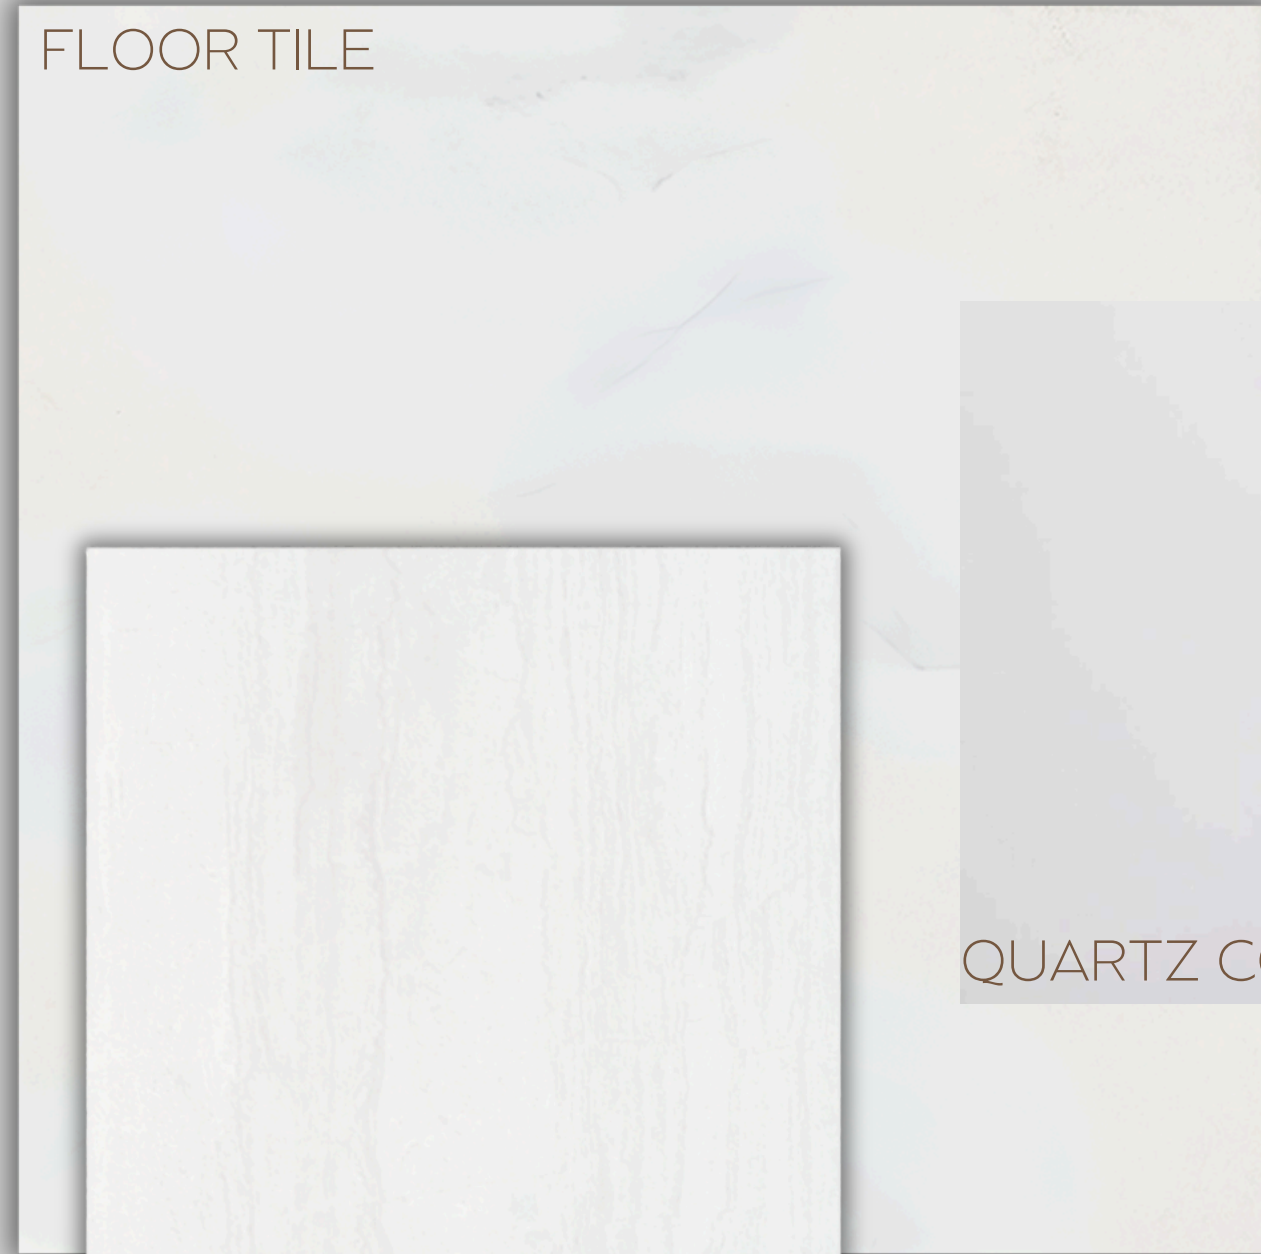

QUARTZ COUNTERTOP

MAIN BATH

B006U32 - AURORA TRAILS

FLOOR TILE