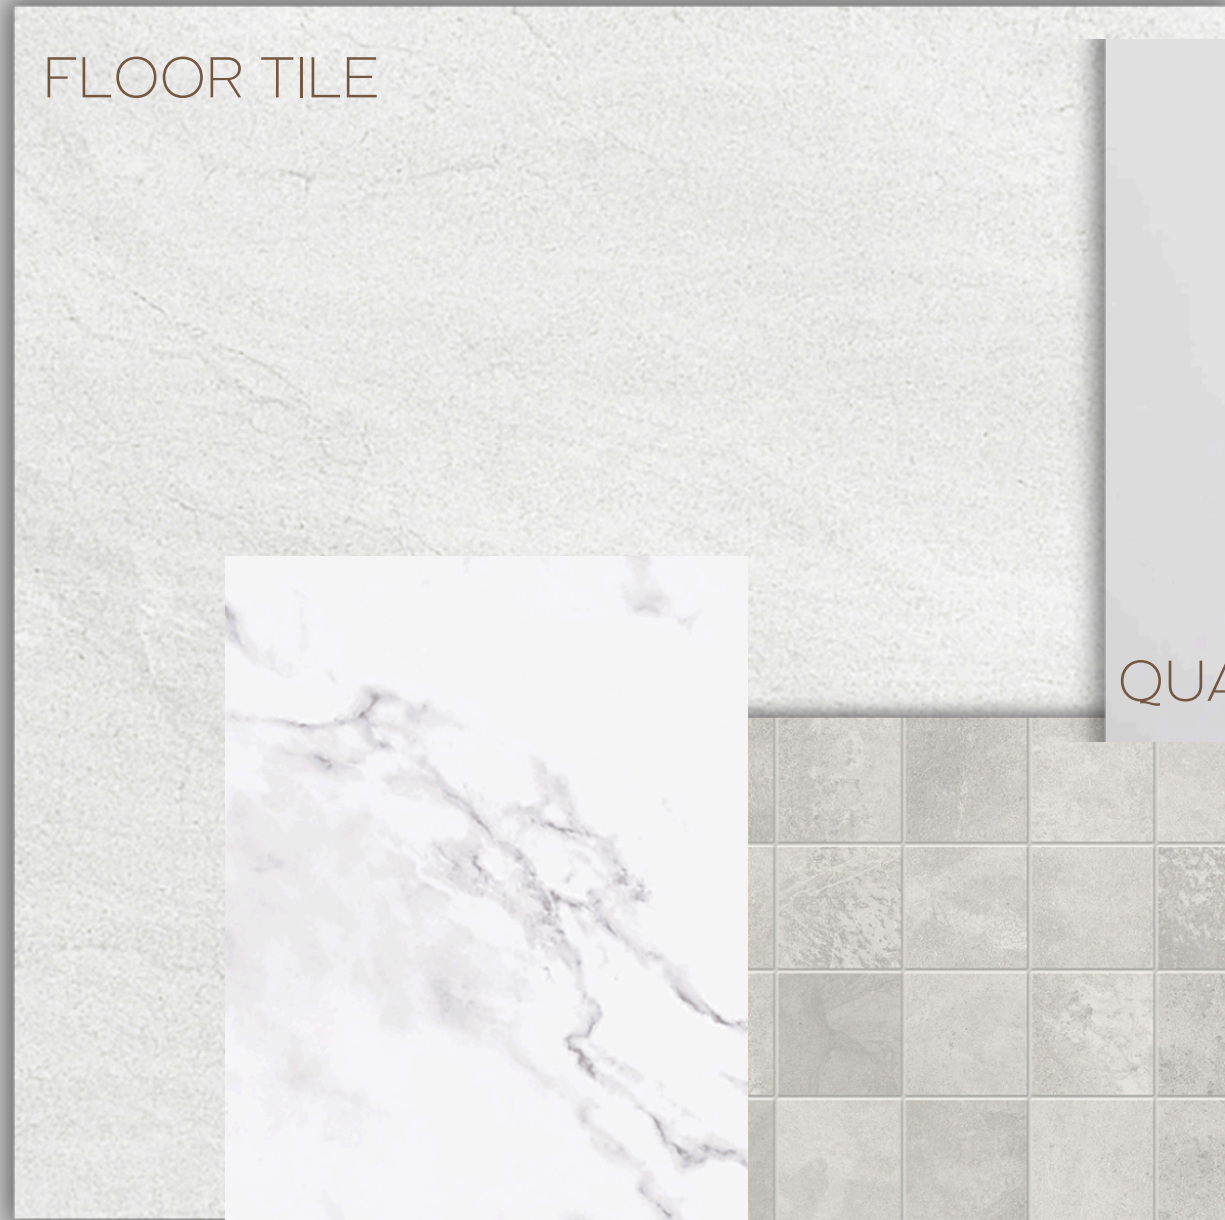

ENSUITE

B006U32 - AURORA TRAILS

FLOOR TILE