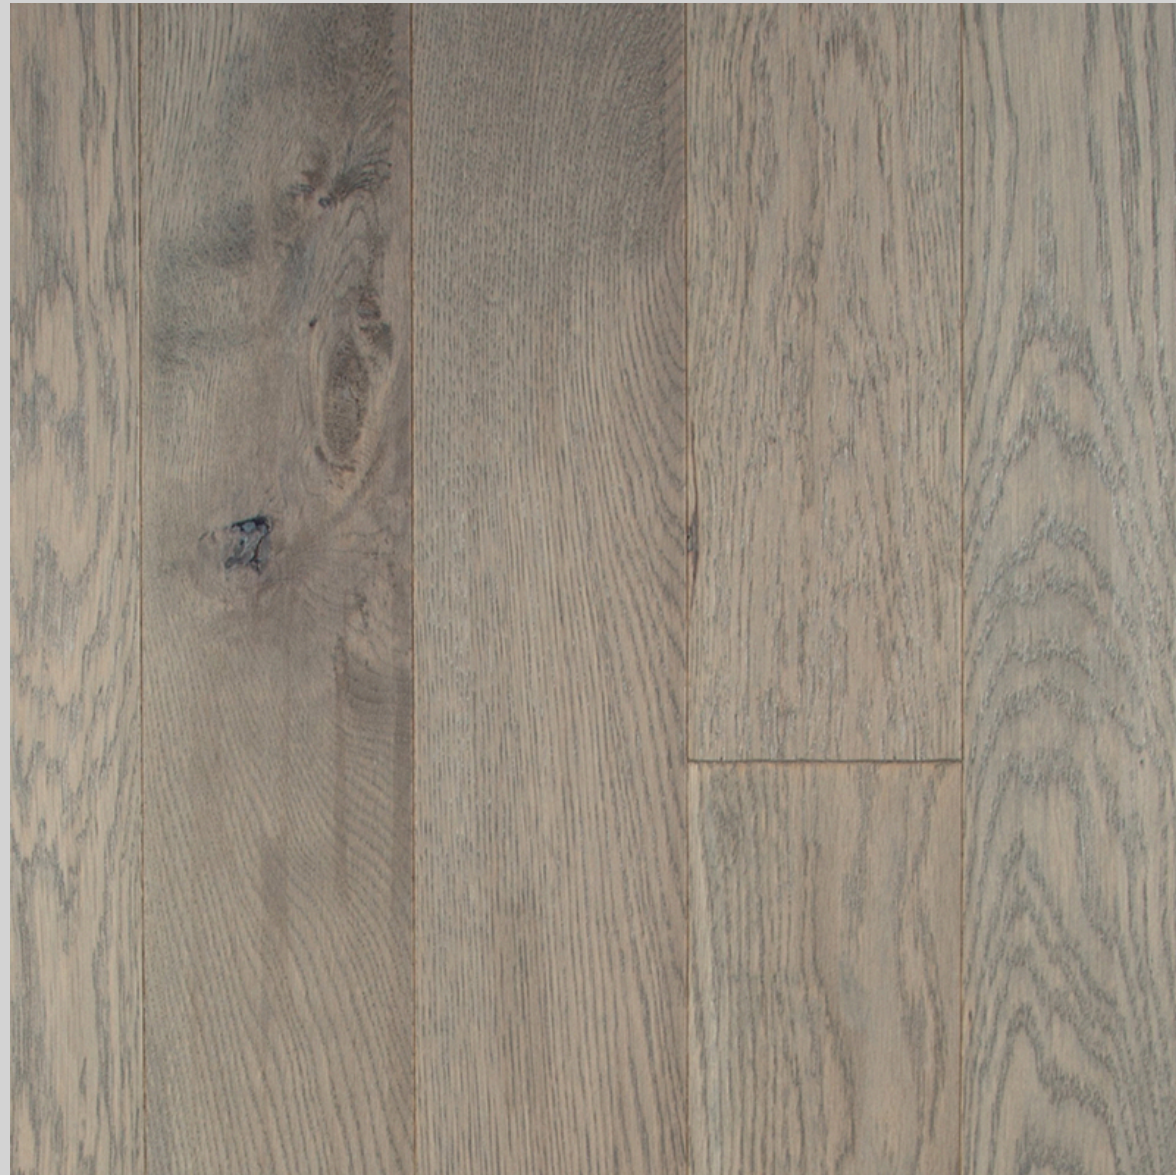

GROUND | MAIN FLOOR

B002U11 - AURORA TRAILS

HARDWOOD FLOOR

FLOOR TILE

www.paradisedevelopments.com

All colour, shades and finishes may vary from the images included. All images provided are for reference purposes only and may appear different than the actual sample.

THIRD FLOOR

B002U11 - AURORA TRAILS

HARDWOOD - HALLWAY | PRINCIPAL BEDROOM

BEDROOM CARPET - BEDROOMS 2 | 3 | 4

www.paradisedevelopments.com

All colour, shades and finishes may vary from the images included. All images provided are for reference purposes only and may appear different than the actual sample.