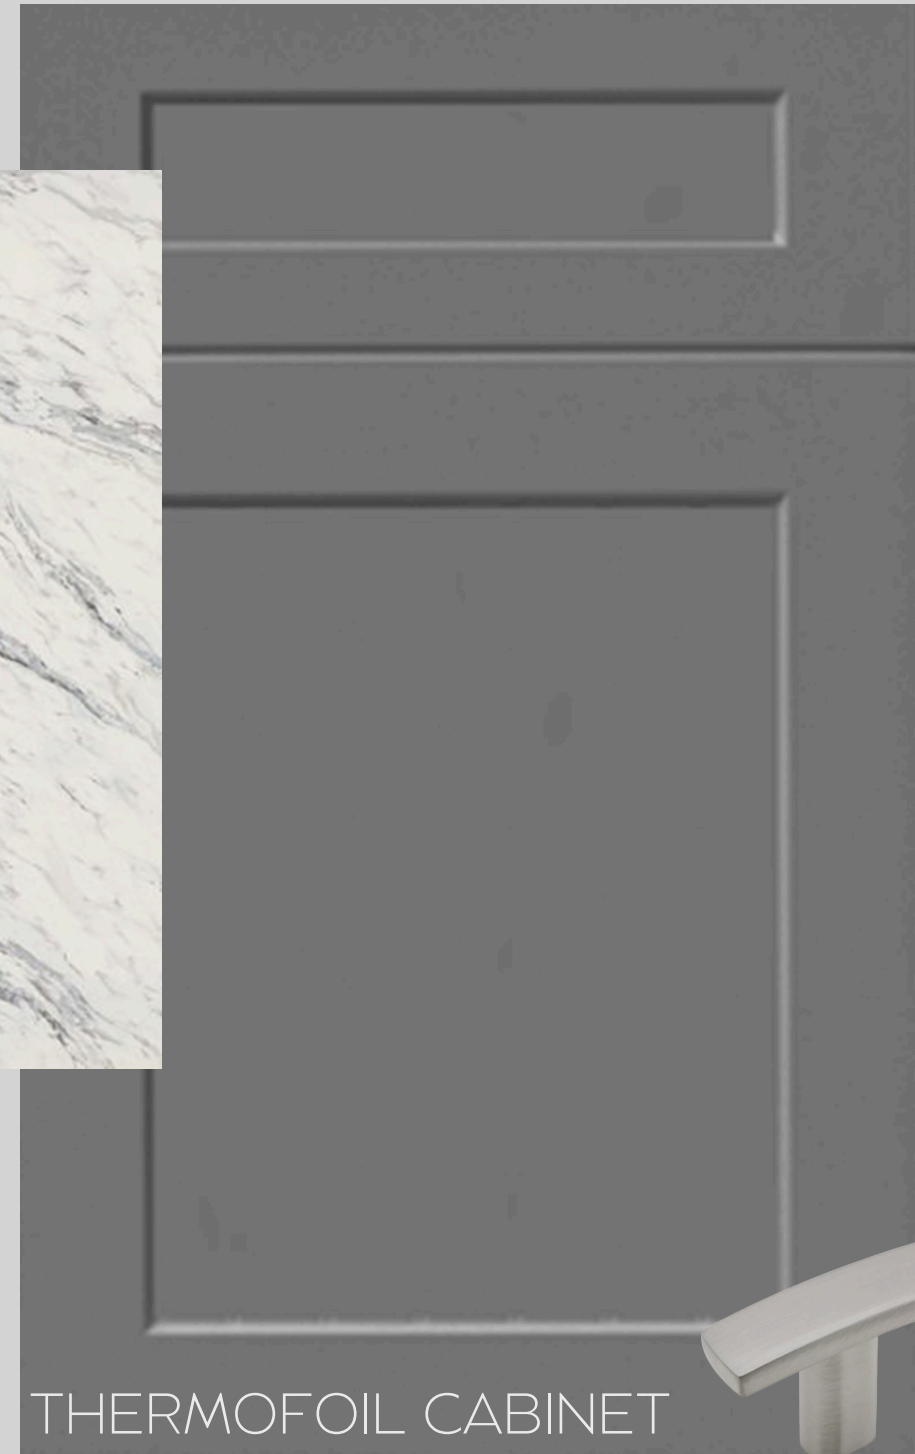

MAIN BATH

B002U11 - AURORA TRAILS

FLOOR TILE

ARBORITE COUNTERTOP

WALL TILE

THERMOFOIL CABINET

www.paradisedevelopments.com

All colour, shades and finishes may vary from the images included. All images provided are for reference purposes only and may appear different than the actual sample.